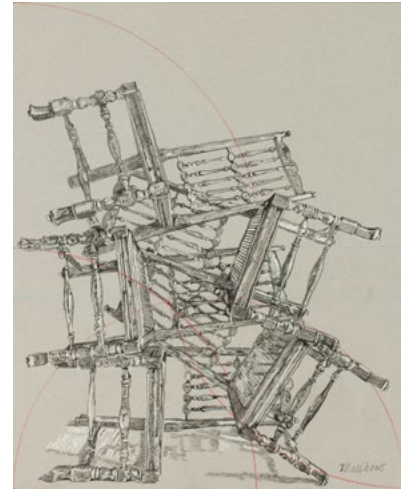

**AMY BENNION**

*Christopher (detail)*, 2019  
Mixed media

**ELIZABETH MATTHEWS**

*We All Fall Down*, 2019  
Graphite and white charcoal on paper

**FINCH LANE GALLERY EXHIBITION**

AUGUST 9 – SEPTEMBER 20

**Amy Bennion**  
*I, your glass*